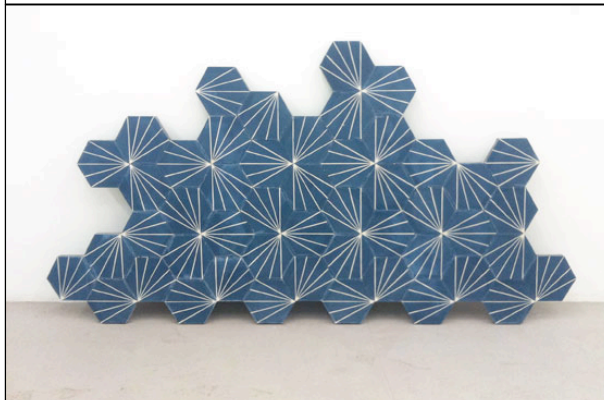

WALL COVERING CATEGORY

Module H by Shigeru Ban for Hermes

KITCHEN CATEGORY

Diesel Social Kitchen by Diesel for Scavolini

FLOOR COVERING CATEGORY

Dandelion by Claesson, Koivisto & Rune for Marrakech Design

SEATING CATEGORY